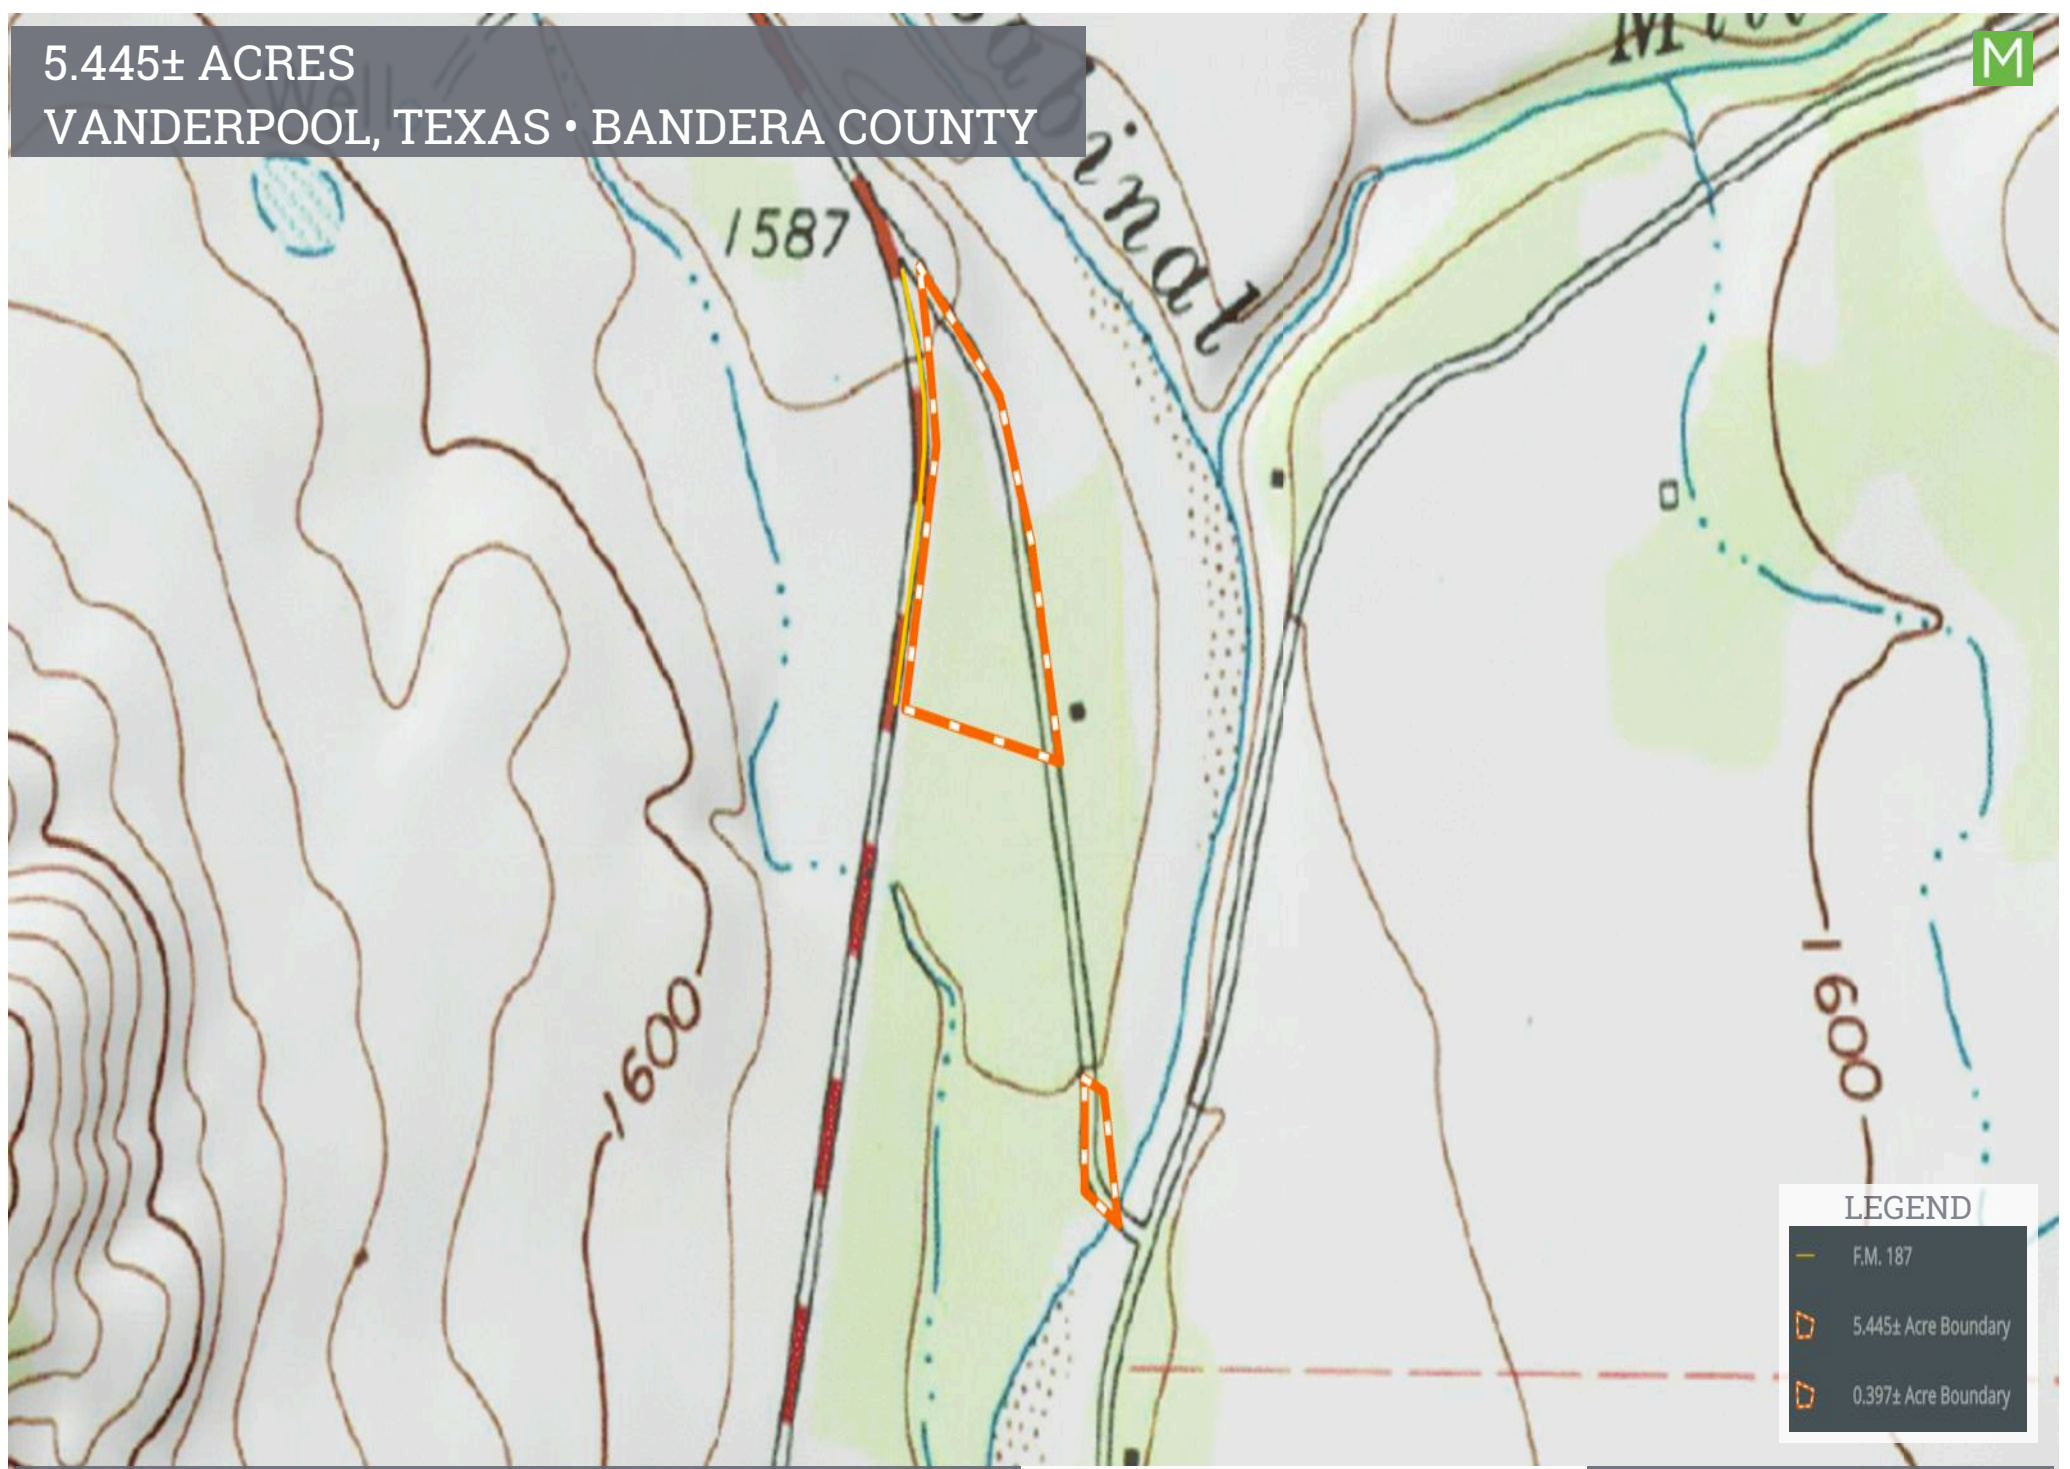

5.445± ACRES
VANDERPOOL, TEXAS • BANDERA COUNTY

LEGEND

- F.M. 187
- 5.445± Acre Boundary
- 0.397± Acre Boundary

Lines and Acreage on aerial are approximate and may not represent exact boundary lines. Property is subject to survey.