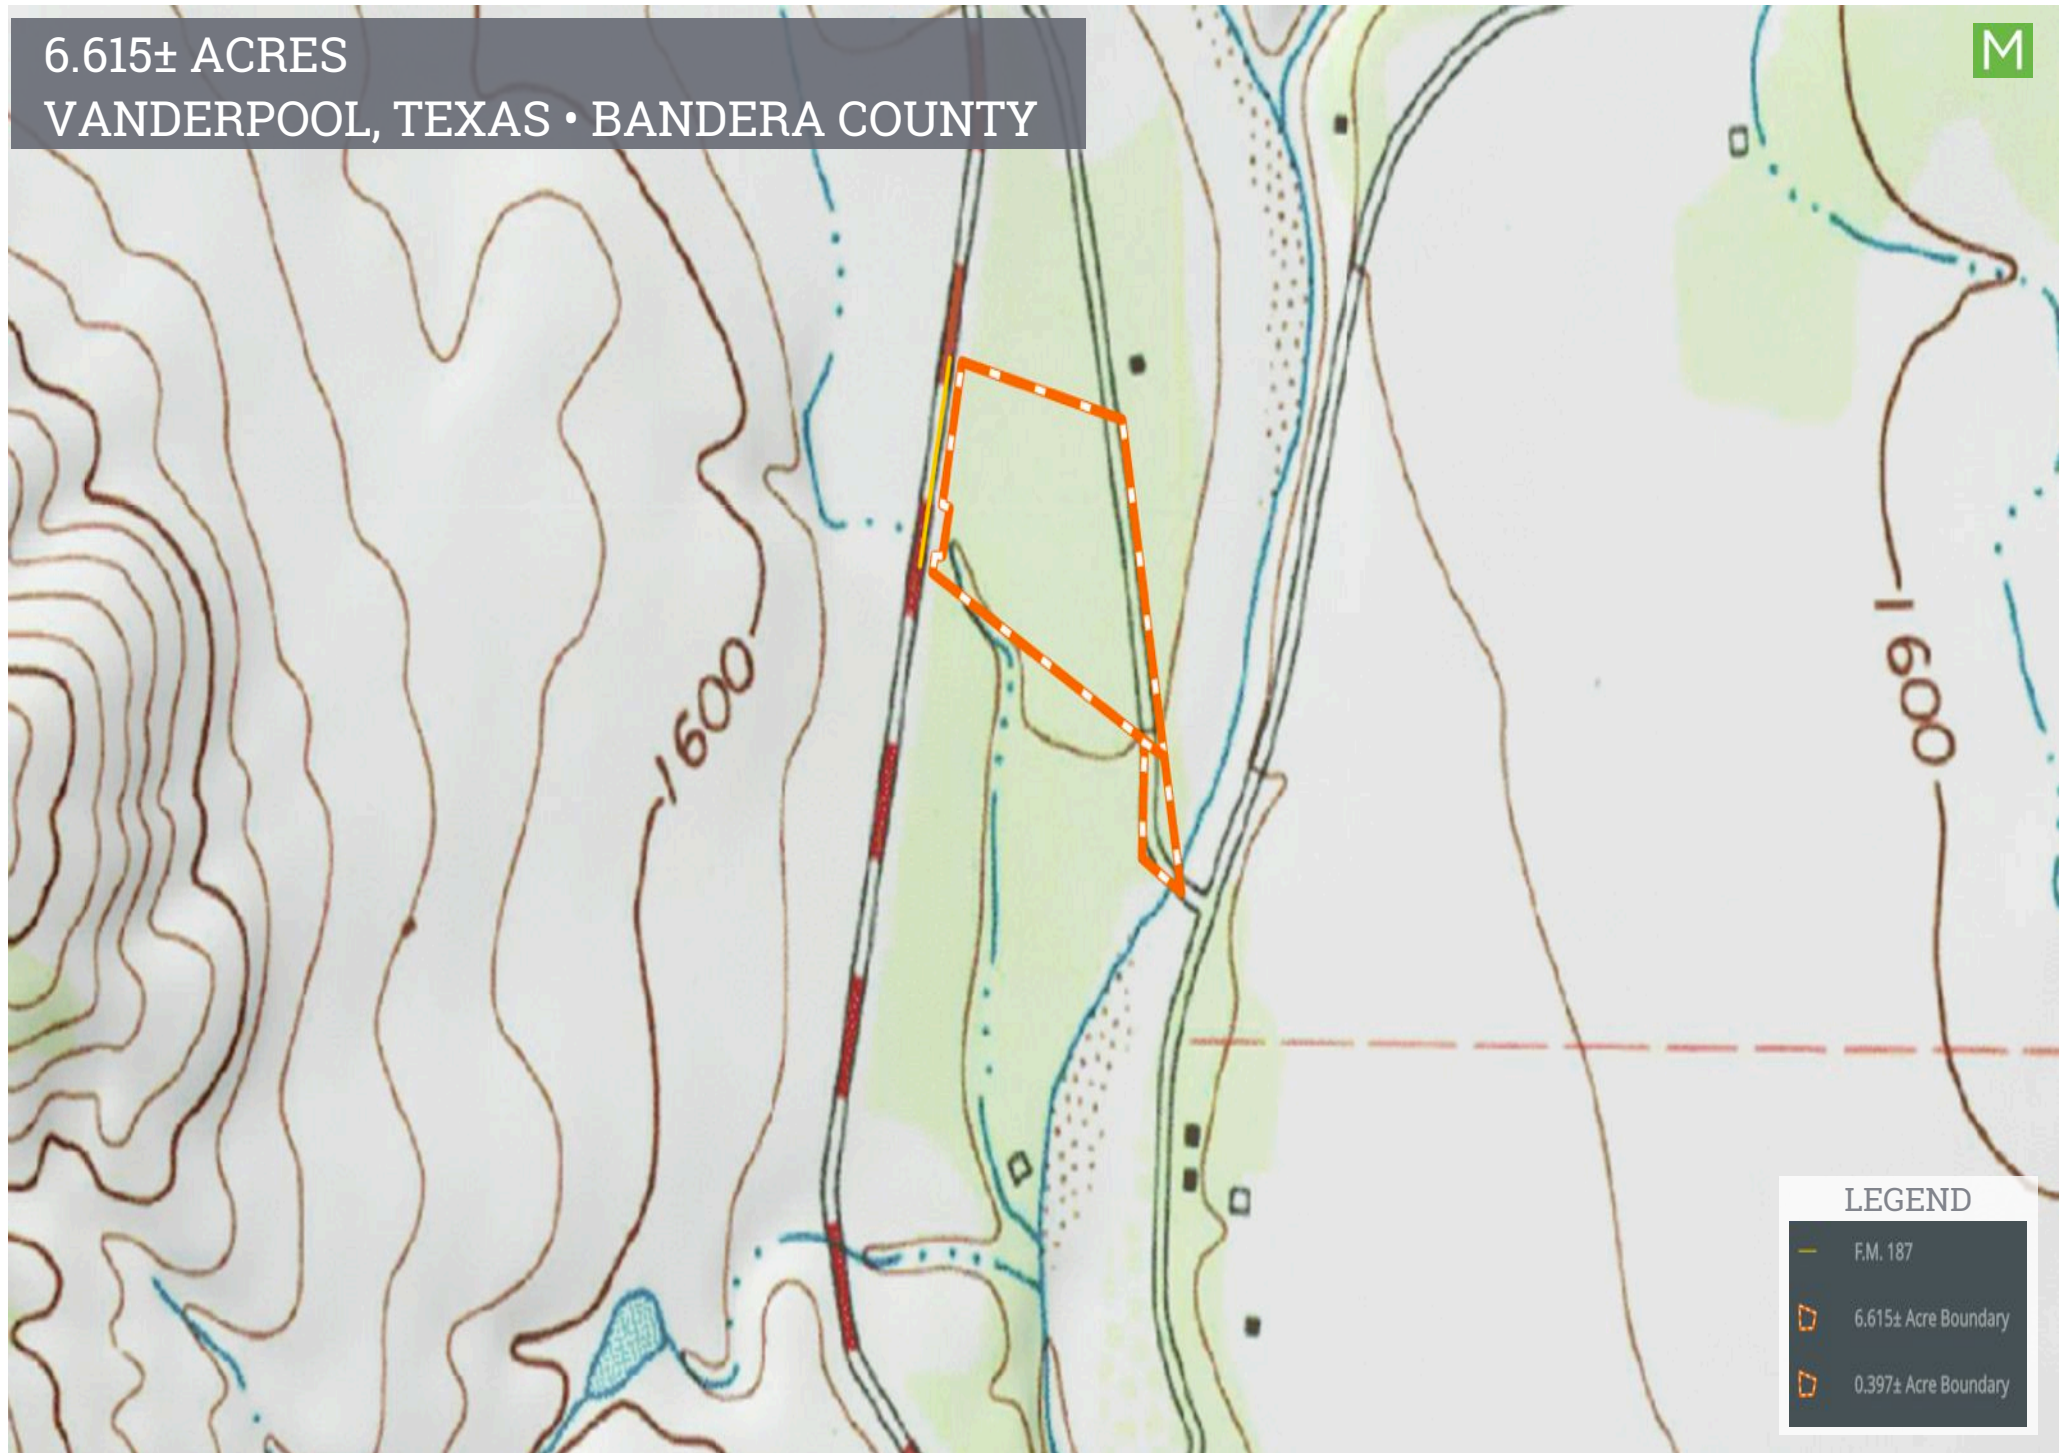

6.615± ACRES  
VANDERPOOL, TEXAS • BANDERA COUNTY

M

LEGEND	
	F.M. 187
	6.615± Acre Boundary
	0.397± Acre Boundary

Lines and Acreage on aerial are approximate and may not represent exact boundary lines. Property is subject to survey.