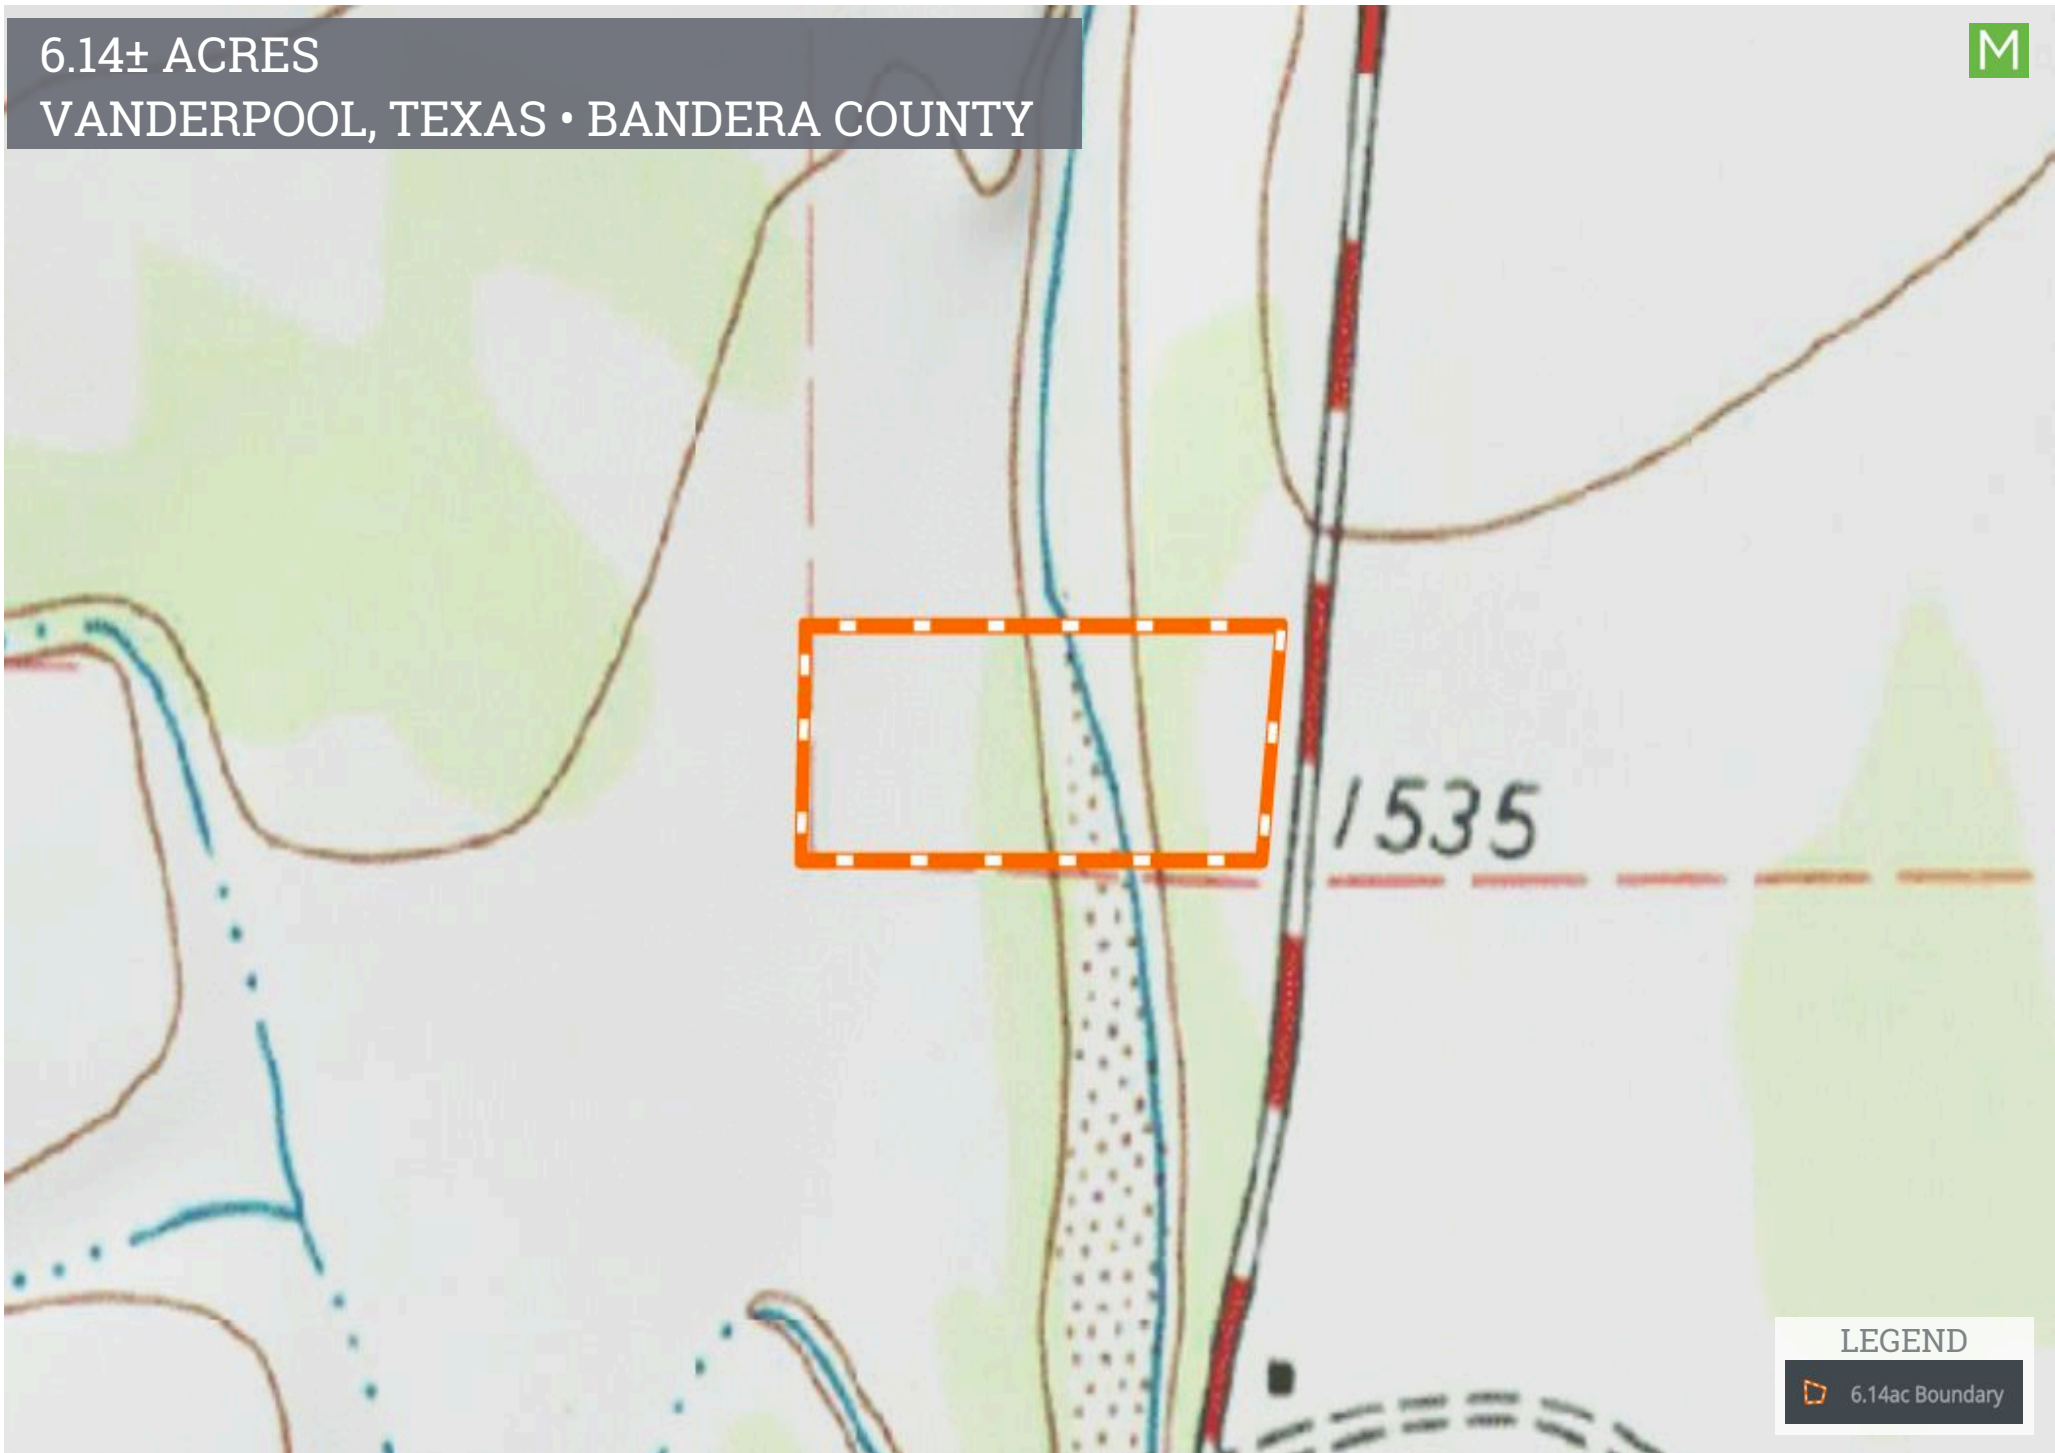

6.14± ACRES  
VANDERPOOL, TEXAS • BANDERA COUNTY

M

LEGEND

 6.14ac Boundary

Lines and Acreage on aerial are approximate and may not represent exact boundary lines. Property is subject to survey.

[BowndsRealtors.com](http://BowndsRealtors.com)

**BOWNDS**<sup>TM</sup>

*Let us show you... Texas'*